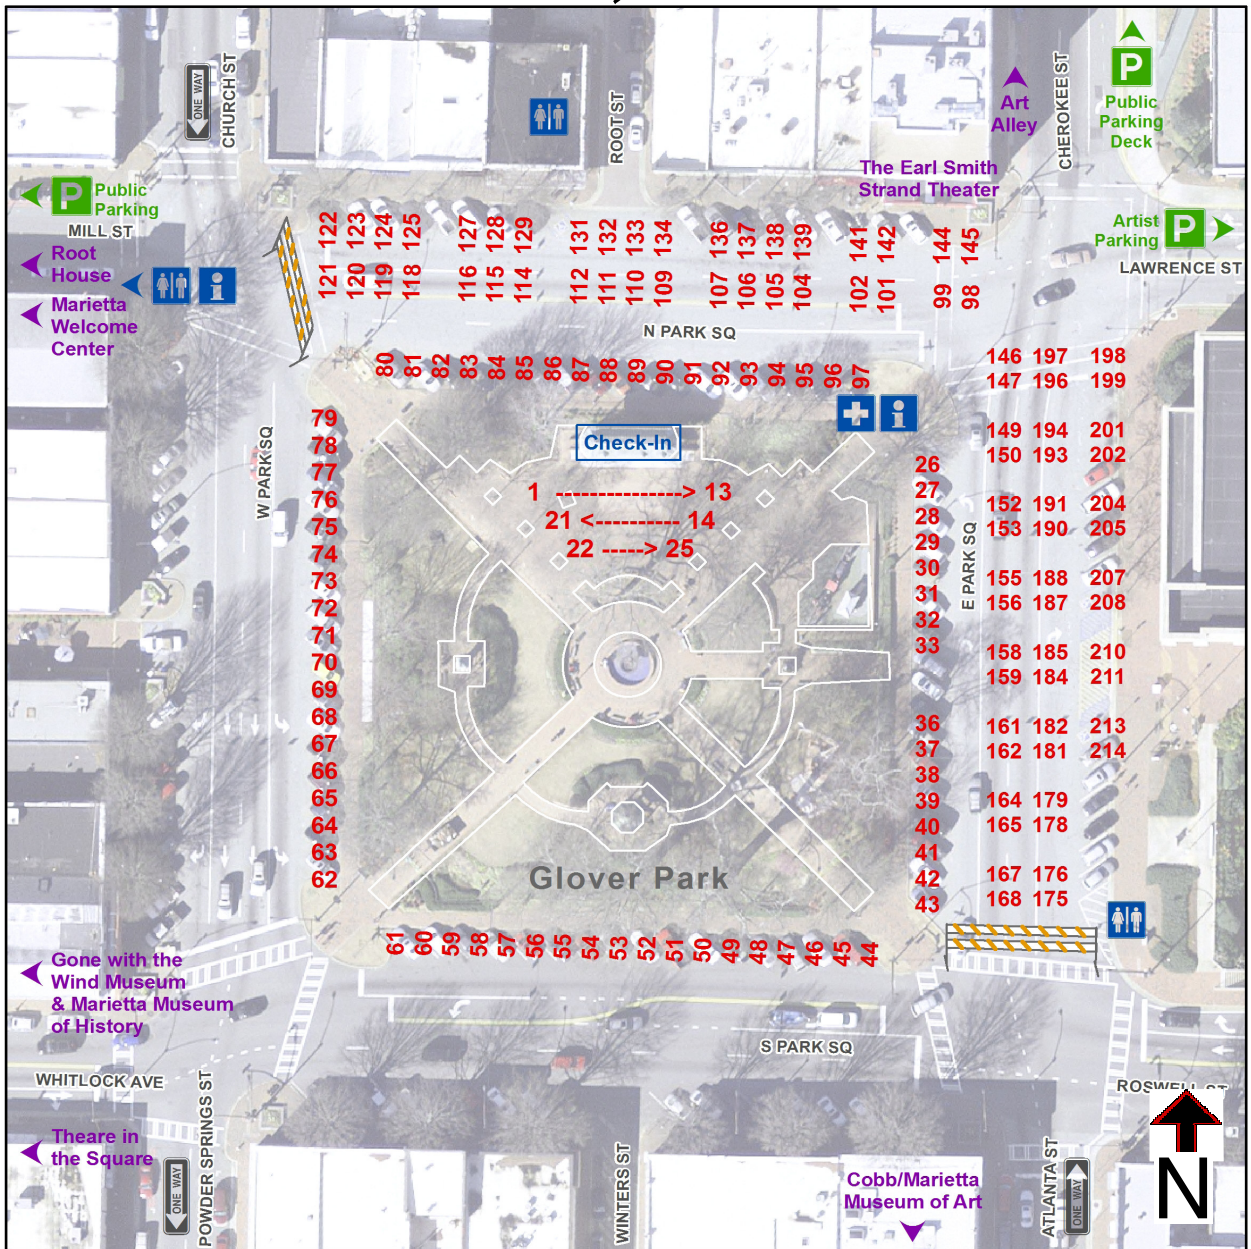

Art in the Park, Marietta GA

Festival Site

Downtown Marietta

Map Quest Directions: 50 N. Park Square, Marietta GA 30060